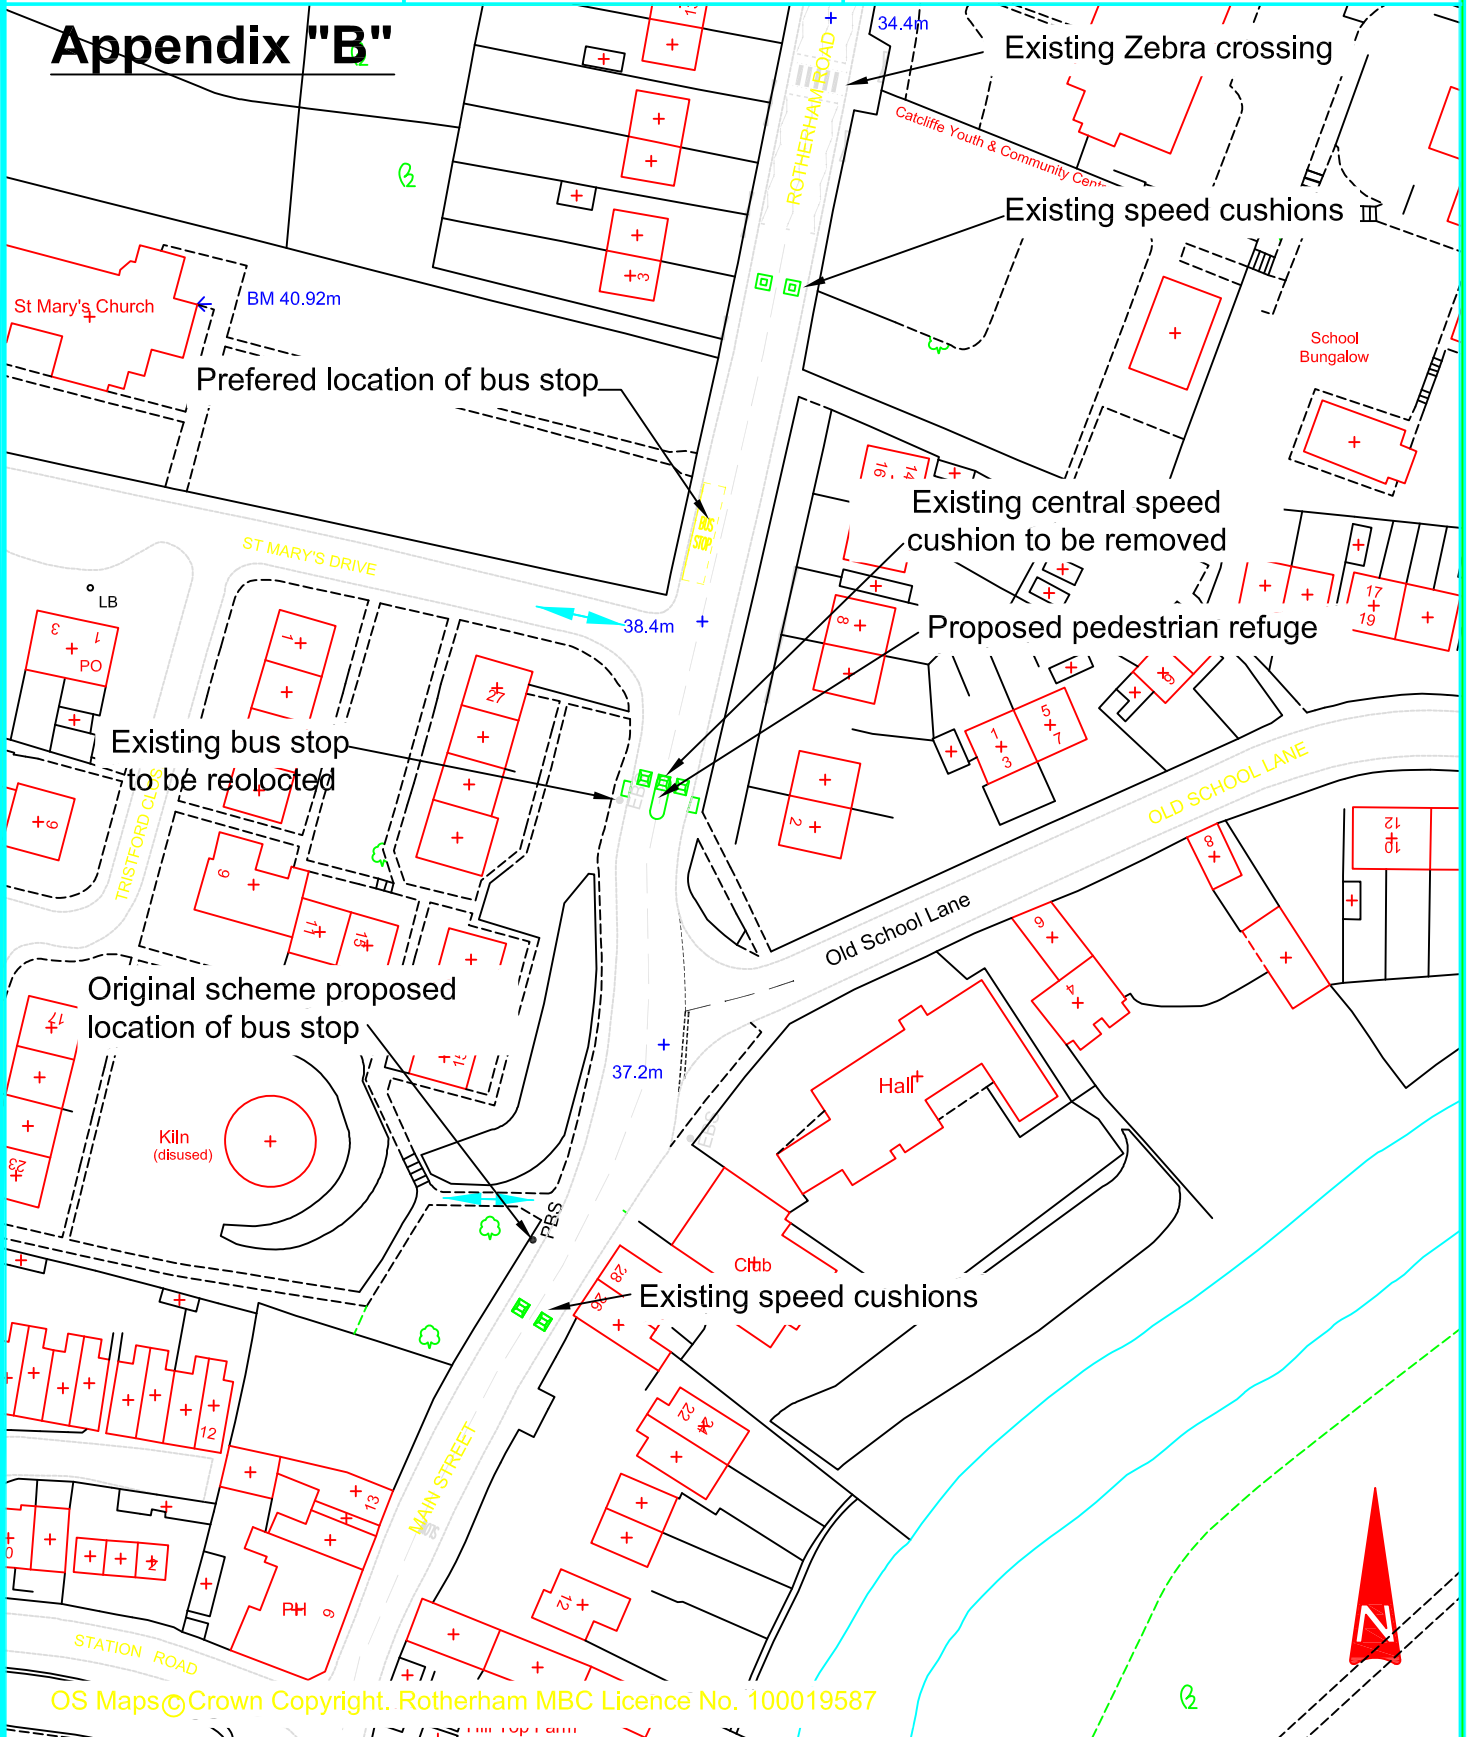

Appendix "B"

OS Maps © Crown Copyright. Rotherham MBC Licence No. 100019587

Title Proposed pedestrian refuge - Rotherham Road, Catcliffe

Dwg. No. 126/17/TT120

Scales (If A4) 1:1000

Drawn S.Q.

Date 07/10

Chd. by